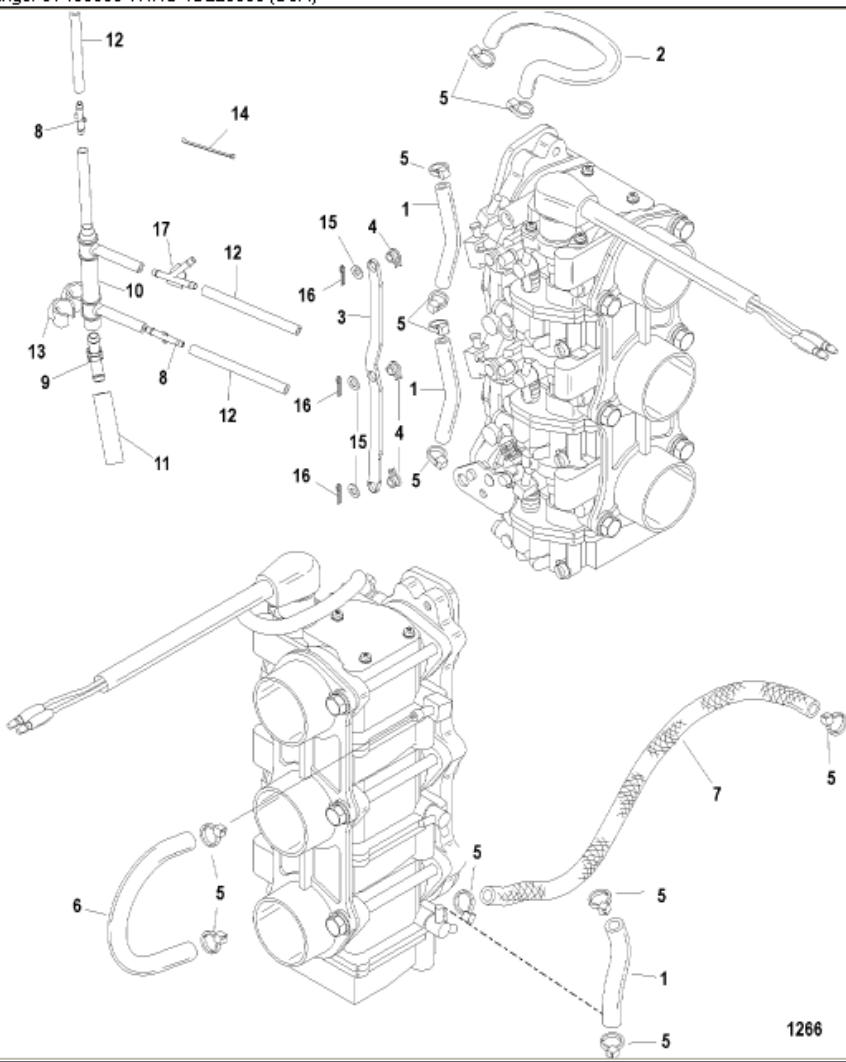

Parts List						
Ref	Class	Part	Description	Qty	Comment	Footnote
1	32	856607	HOSE	3		
2	32	856609	HOSE	1		
3		856610	LINKAGE	1		
4	23	803896	BUSHING	3		
5		823548T	CABLE TIE	12		
6	32	856613	HOSE	1		
7	32	856611	HOSE and SLEEVE	1		
8	22	822771	CONNECTOR	2		
9	22	878404	FITTING, (45 Degree)	1		
10	32	878423	HOSE	1		
11	32	856822 39	TUBING, (17.00 Inches Bulk) (Cut t	1		
12	32	878229 80	HOSE, (80MM)	3		
13	54	878425	CLIP	1		
14		56762	CABLE TIE, (4.00 Inch)	1		
15	12	854259 2	WASHER	3		
16	18	880850	COTTER PIN	3		
17	22	878593	Y-CONNECTOR	1		

1266